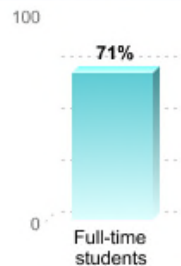

RETENTION RATES FOR FIRST-TIME STUDENTS

Percentage of Students Who Began Their Studies in Fall 2014 and Returned in Fall 2015

This is the most recent information the institution reported to the National Center for Education Statistics. Please visit the College Navigator Website at: <http://nces.ed.gov/collegenavigator> for more statistical information about the institution.